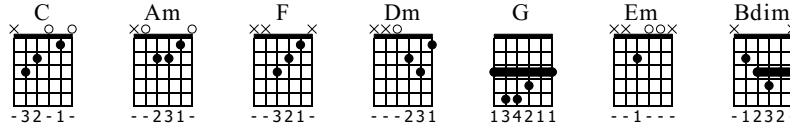

Modal Pentatonics Jam

Standard tuning

♩ = 120

Ionian, C-Major Pentatonic **Aeolian, A-Minor Pentatonic**

C C Am Am

S-Gt

mf

1

TAB

0	0	0	0
1	1	1	1
0	0	2	2
2	2	2	2
3	3	0	0

Lydian, F-Major Pentatonic **Dorian, D-Minor Pentatonic**

F F Dm Dm

5

let ring

TAB

(1)	1	1	1
(2)	2	3	3
(2)	3	0	0